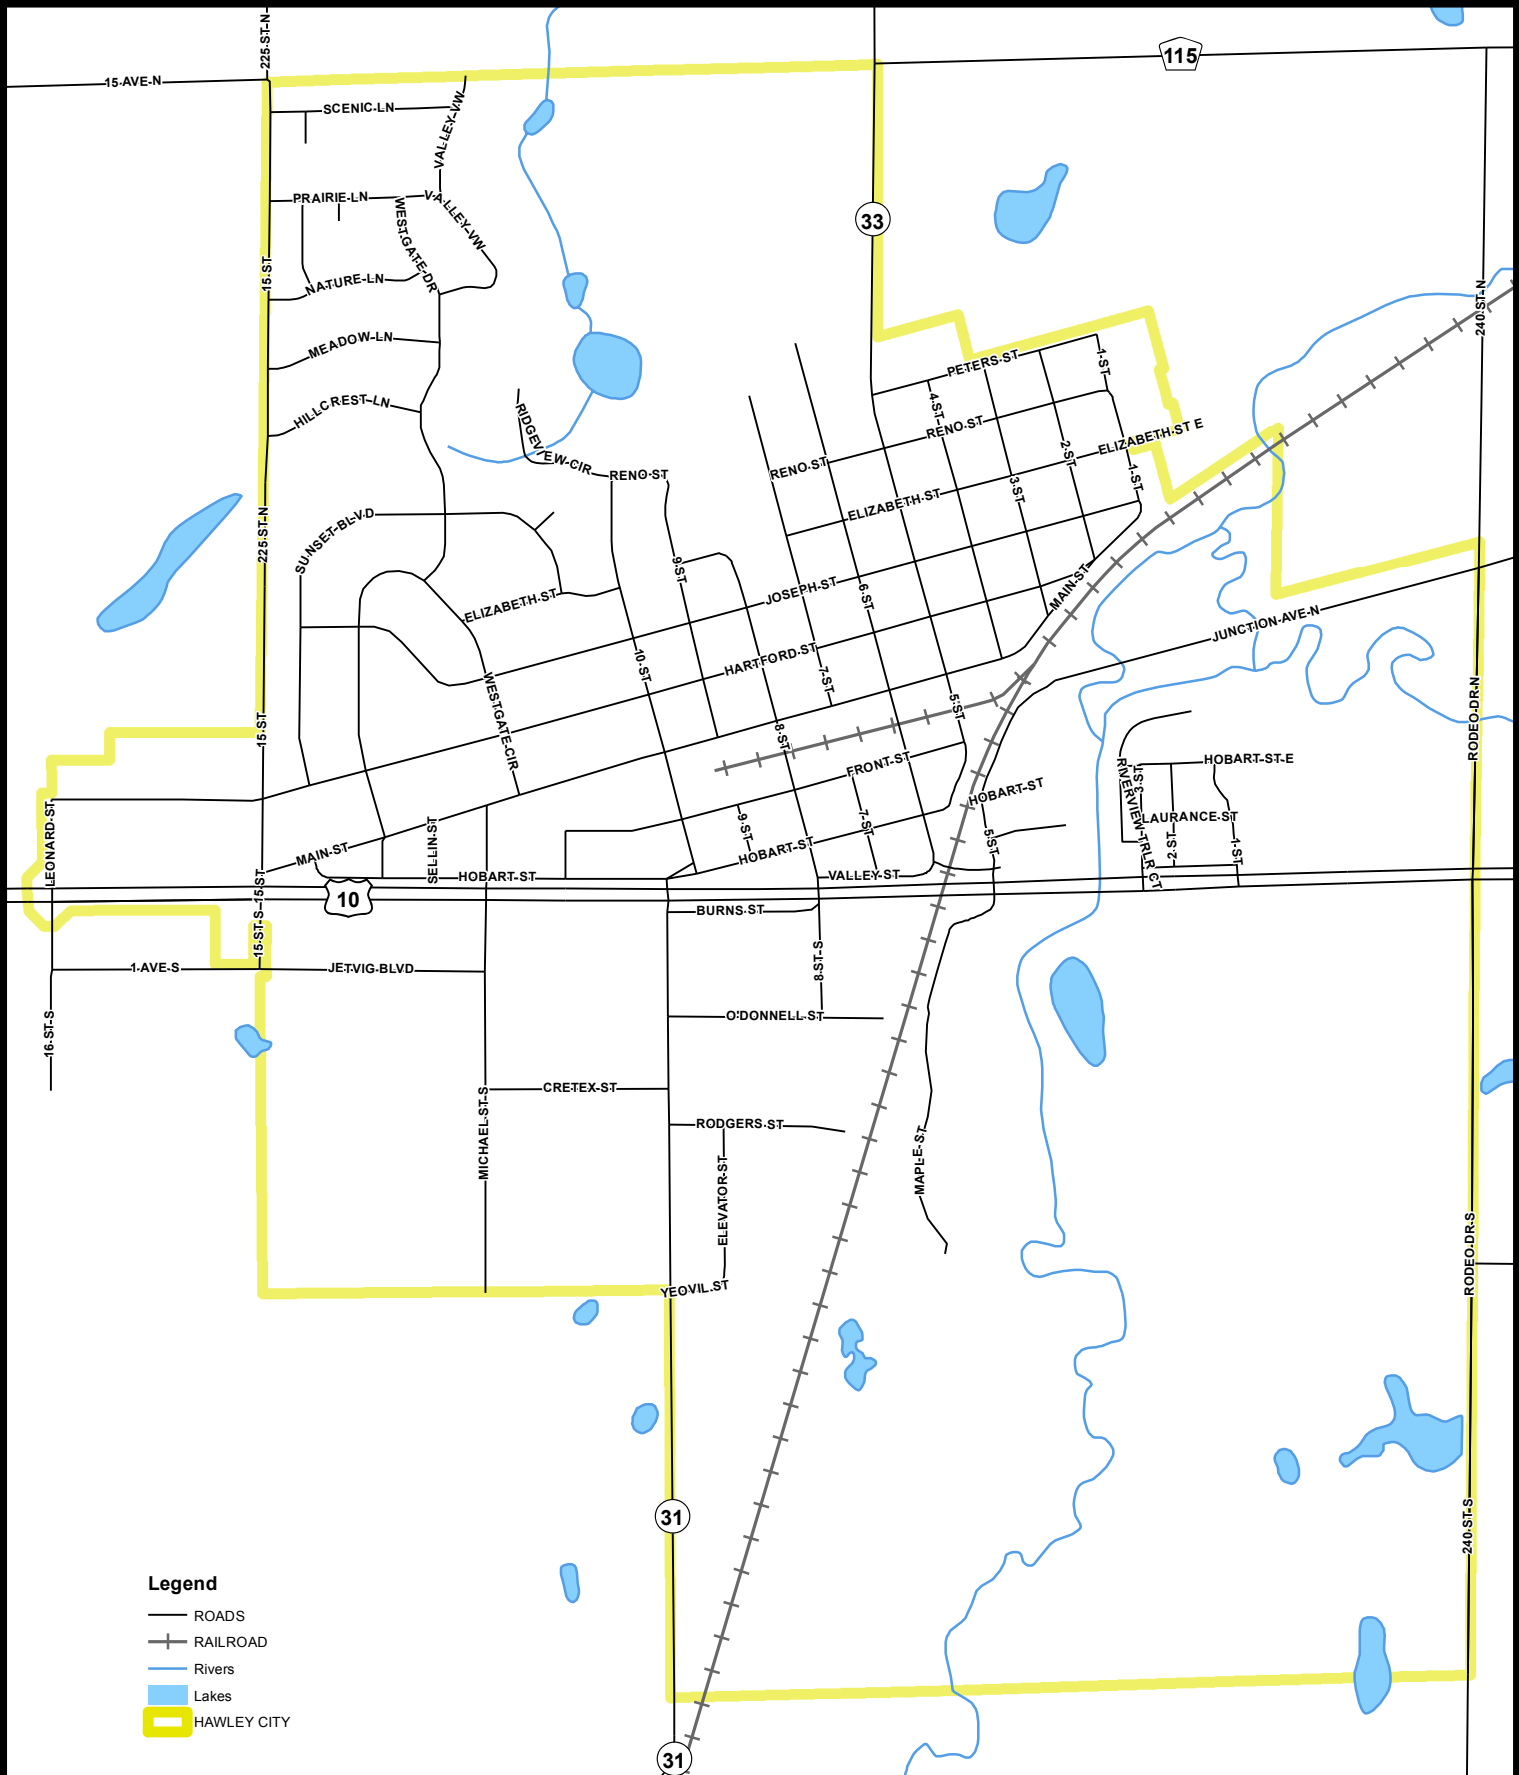

CITY OF HAWLEY

1. **Legend**
2. ROADS
   - —+ RAILROAD
   - Rivers
   - Lakes
   - HAWLEY CITY

Clay County Information Services
807 11th St N, Moorhead, MN 56560
2013 Imagery